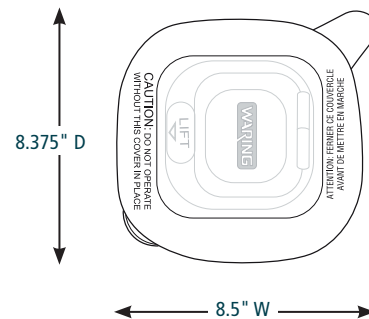

CAC137 Clutch Repair Kit (12 pack)

CAC141 Blending Assembly

CAC142 Blender Lid

CAC143 Jar Pad

DIMENSIONS

Out of Box Weight: 8.4 lb.

ORDERING INFORMATION	#STD. PKG.	GIFTBOX WEIGHT	CUBIC FEET	BOX DIMENSIONS D x W x H	UPC	CASE PKG.	MC WEIGHT	MC DIMENSIONS D x W x H	MBC
BB300S – Toggle Switch Controls with 48 oz. Stainless Steel Container	1	10	.89	10.1" x 10.1" x 15.1"	040072035111	2	21.4	21" x 10.6" x 16.1"	10040072035118