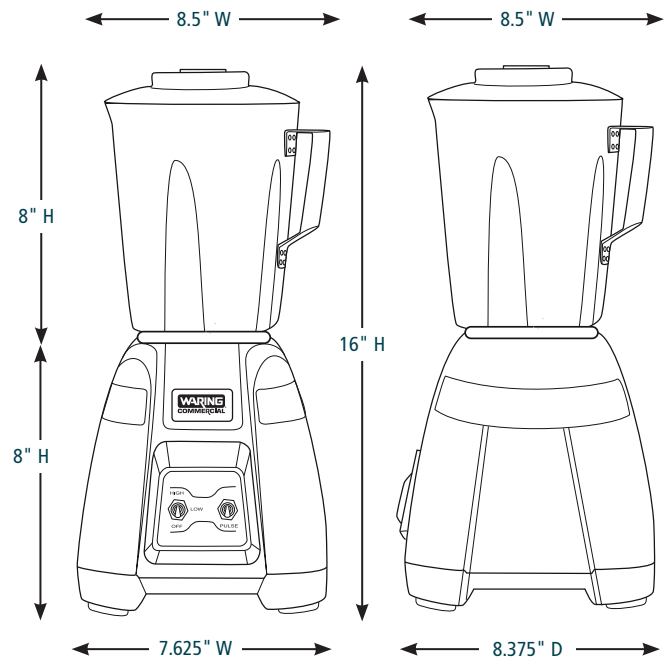

CAC137 Clutch Repair Kit (12 pack)

CAC141 Blending Assembly

CAC142 Blender Lid

CAC143 Jar Pad

DIMENSIONS

Out of Box Weight: 8.4 lb.

ORDERING INFORMATION	#STD. PKG.	GIFTBOX WEIGHT	CUBIC FEET	BOX DIMENSIONS D x W x H	UPC	CASE PKG.	MC WEIGHT	MC DIMENSIONS D x W x H	MBC
BB300S – Toggle Switch Controls with 48 oz. Stainless Steel Container	1	10	.89	10.1" x 10.1" x 15.1"	040072035111	2	21.4	21" x 10.6" x 16.1"	10040072035118